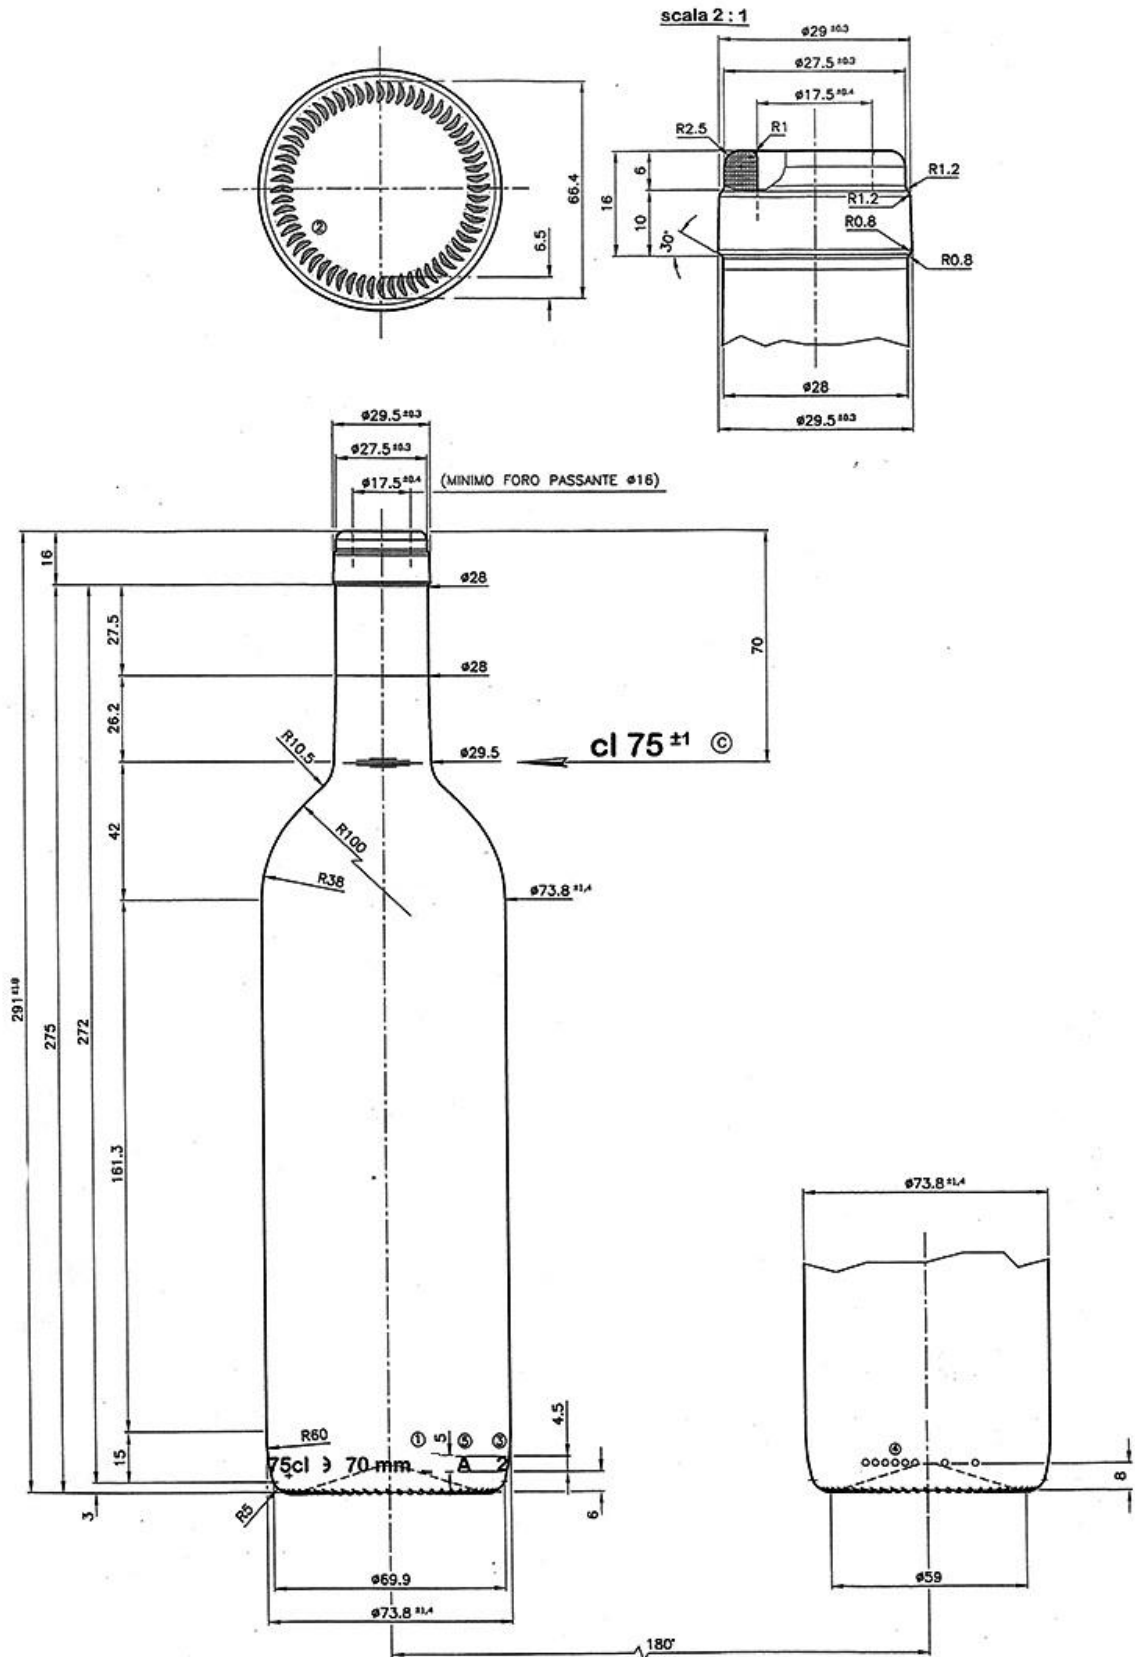

# ALEVGOR GLASS

Legera 750 ml

Code	890
Capacity	750 ml
Weight	340 g
Units per pallet	1 624